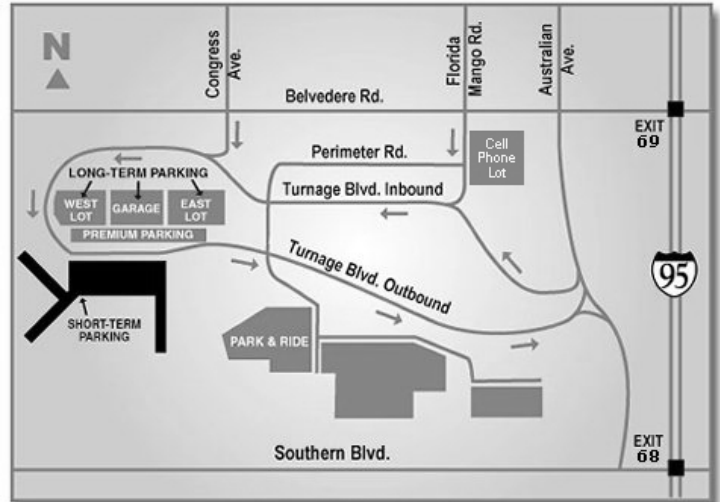

Car Rental services are located on Level One – Baggage Reclaim of the Airport Terminal.

Please do not forget your pre-paid voucher, Credit Card and Driving Licence

Airport Lounges

US Airways Presidents Club	Main Terminal West, Level 2
Delta Crown Room	Concourse C

Please note: During orange and Red alerts, the Congress and Florida Mango entrances to the airport may be closed.

Eating at Palm Beach Airport

ASAP California Pizza	Main Terminal, Level 2 10.00-2200
Burger King Expressway	Concourse B 0600-2100
Cinnabon	Main Terminal, Level 2 0530-1900
Hoffmans Ice Cream	Concourse B 0730-1930
Juice Works	Main Terminal, Level 2
Miami Subs Grill & Bar	Concourse C 0700-1600
Nicks Tomato Pie	Concourse B 1000-2130
Rooney's Public House	Main Terminal, Level 2 1100-2130
Sam Snead's	Main Terminal, Level 21100-2000
Starbucks Coffee	Concourse B & C 0500-2000
TCBY Treats	Main Terminal, Level 2
Wall Street Deli	Main Terminal, Level 2

Shopping at Palm Beach Airport

Paradies Gift Shop <i>(Fine apparel, Unique gifts)</i>	Main Terminal, Level 2
Paradies News Stand <i>(News stand, Souvenirs, Sundries)</i>	Main Terminal, Level 2
Baby Boomers <i>(Children's Toys, Clothing, Gifts)</i>	Main Terminal, Level 2
PGA Tour Shop <i>(Golf Shop)</i>	Main Terminal, Level 2
JL Unlimited <i>(news, Gifts, Souvenirs, Sundries)</i>	Main Terminal, Level 2
Paradies News Stand <i>(News, Gifts, Souvenirs, Sundries)</i>	Concourse B
West Palm Reading Room <i>(Best Sellers, Paperbacks, Magazines)</i>	Concourse B
Paradies News Stand (2 locations) <i>(News, Gifts, Souvenirs, Sundries)</i>	Concourse C